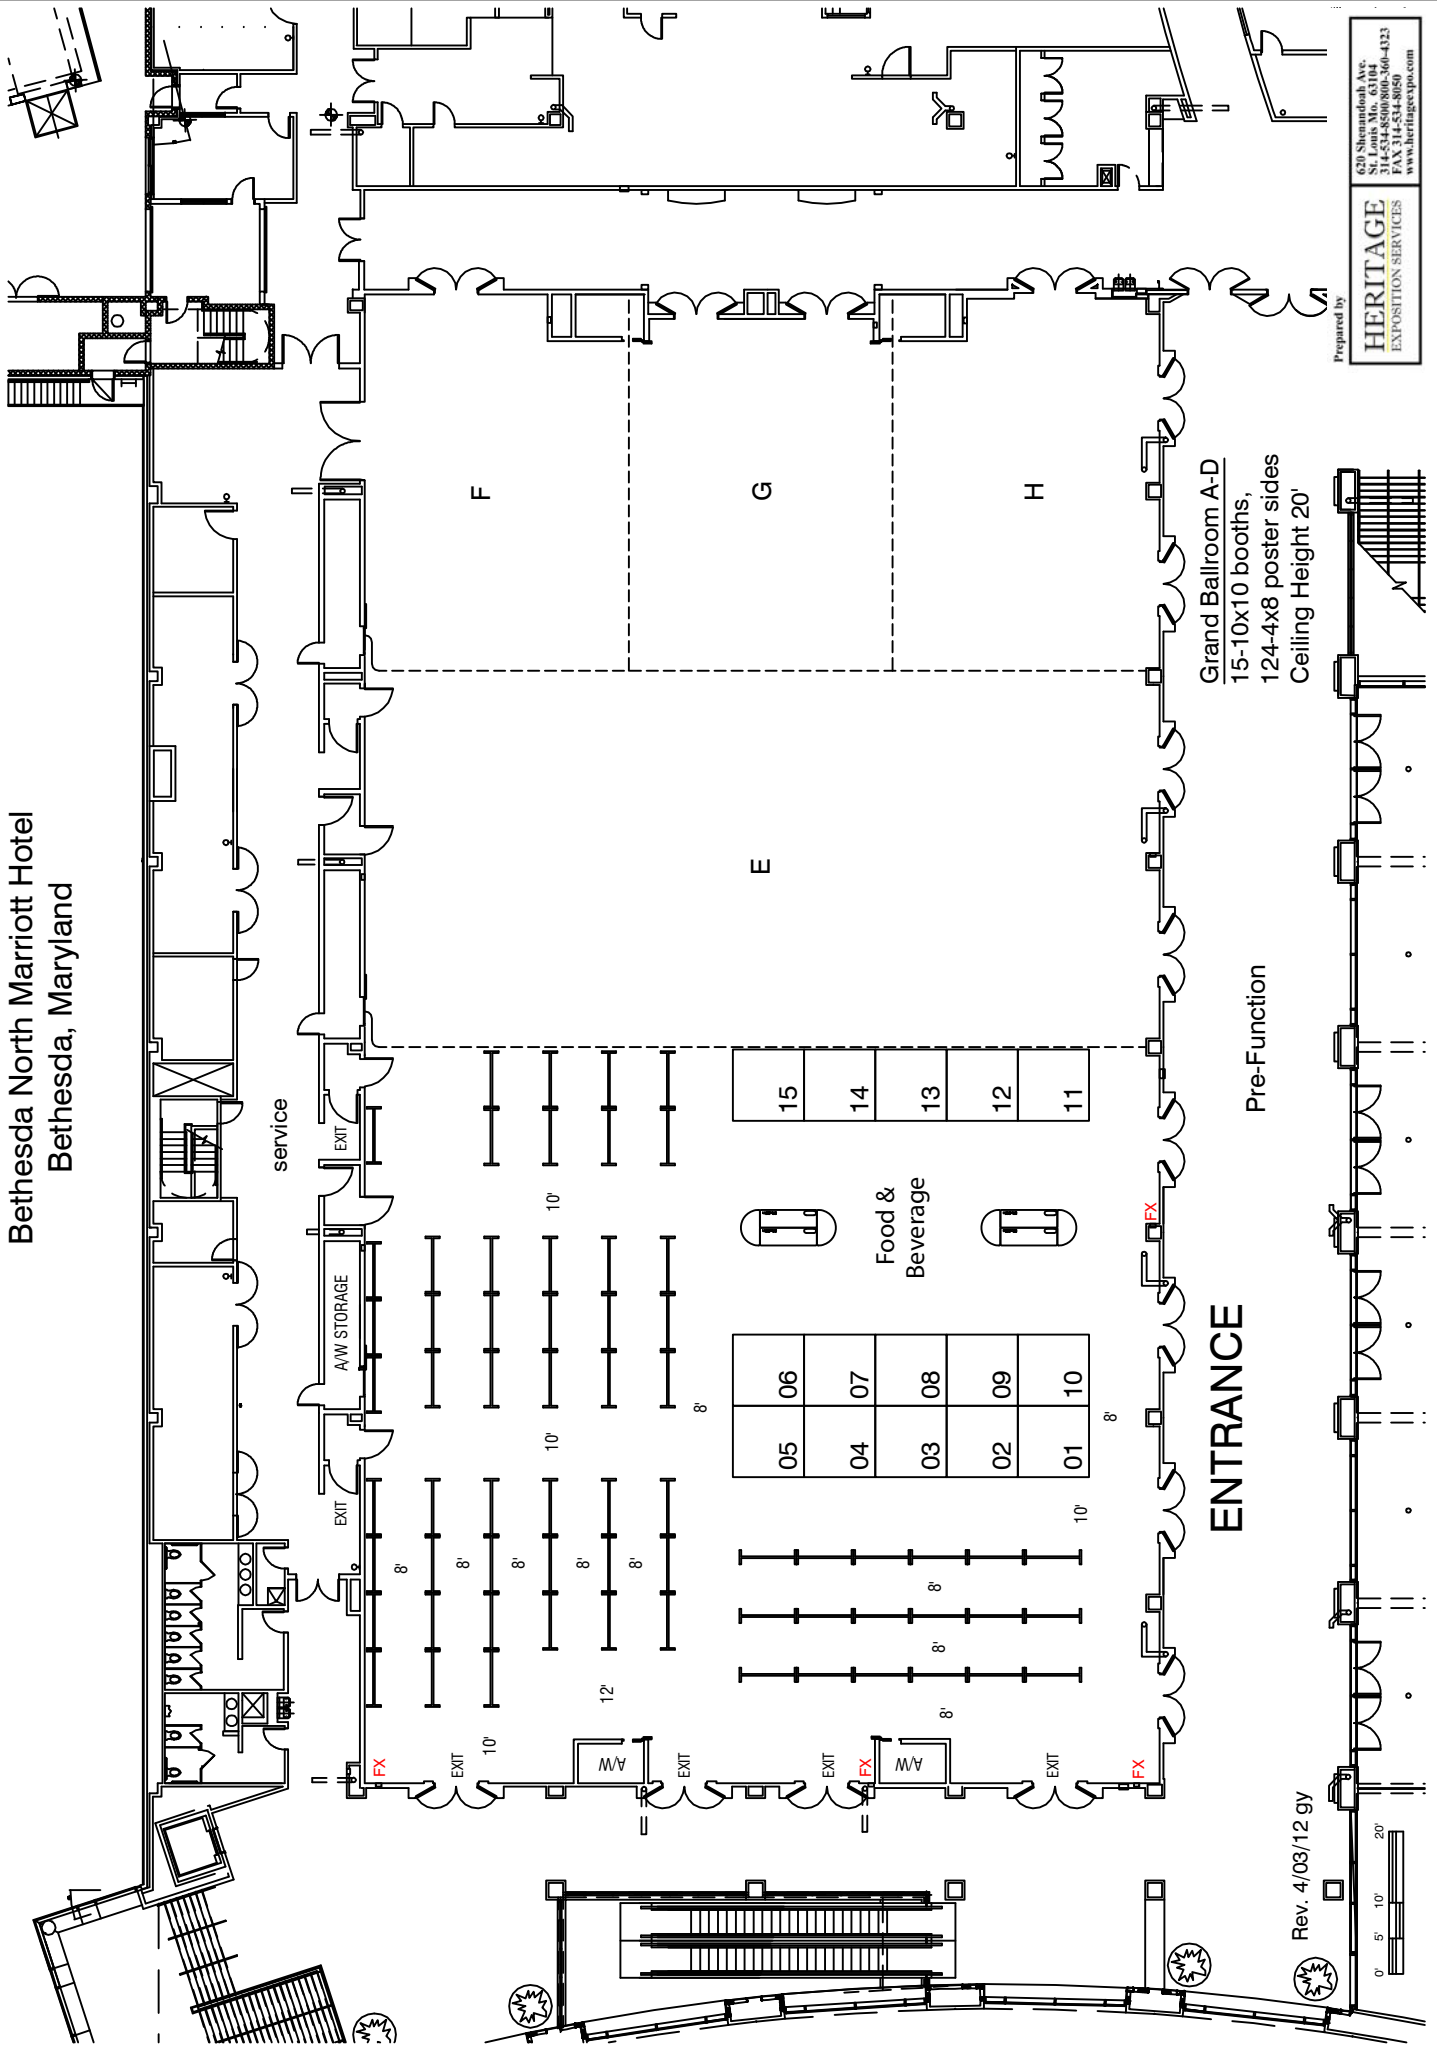

Society for Immunotherapy of Cancer (SITC)
 October 24-27, 2012
 Bethesda North Marriott Hotel
 Bethesda, Maryland

Grand Ballroom A-D
 15-10x10 booths,
 124-4x8 poster sides
 Ceiling Height 20'

ENTRANCE